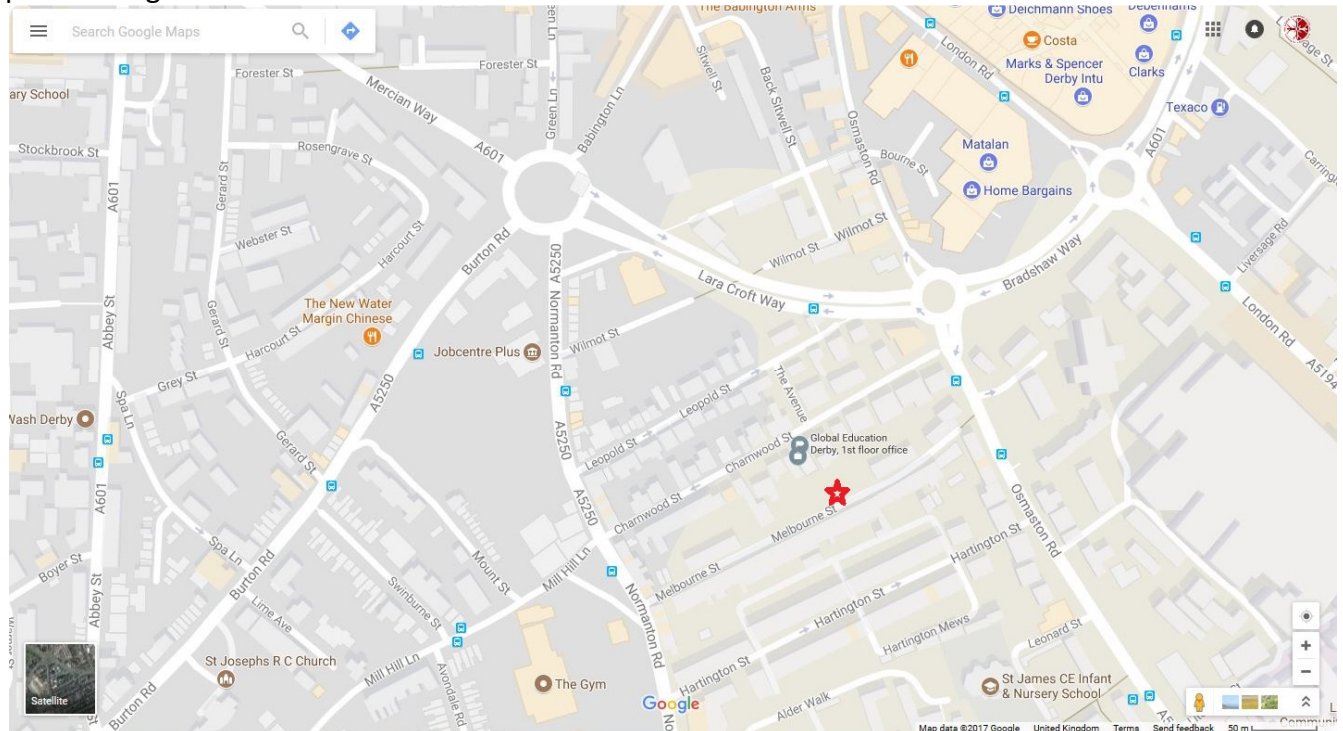

How to find us (car park)

Our office address is:

Global Education Derby, 1st Floor, 32 Charnwood Street, Derby DE1 2GU

There is a shared car park at the rear of the building – which we can occasionally use by prior arrangement with our landlords.

The car park entrance is via **Melbourne Street** (see the red star on the map, above), which runs parallel to Charnwood Street. If you have a Sat-Nav, or use [Google Maps](#) to plan your journey, the post code for the property on Melbourne Street, which is opposite the car park, is **DE1 2GF**.