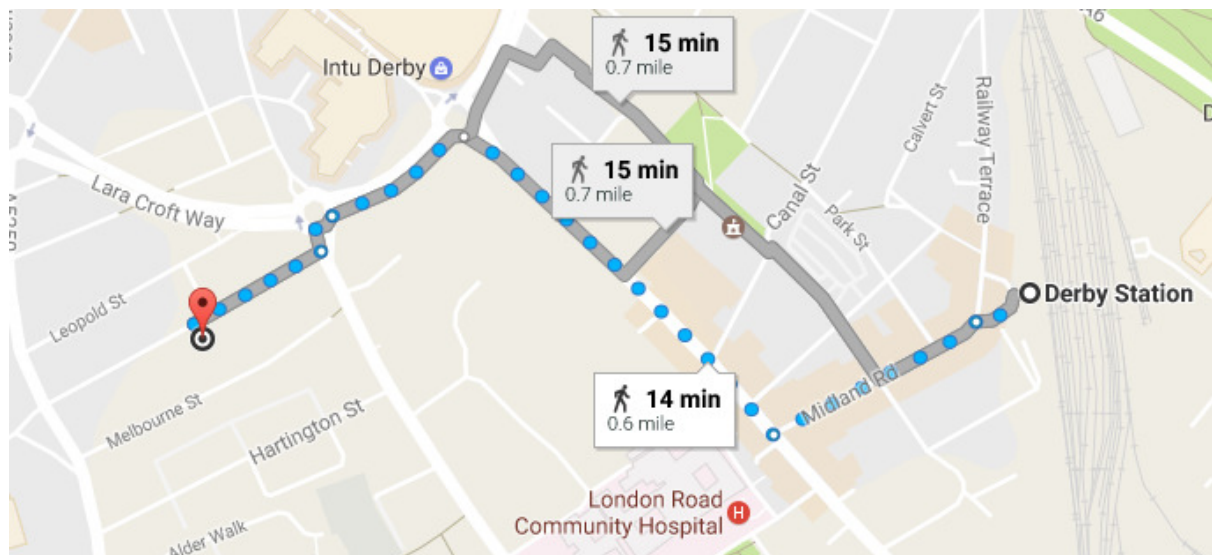

How to find us

Global Education Derby, 1st Floor, 32 Charnwood Street, Derby DE1 2GU
(01332) 298185

Visiting us by car

Please use [Google Maps](#) to plan your journey – our post code is DE1 2GU and we are located in the Oddfellows building, on the 1st floor. There is on-street, metered parking on Charnwood Street or pay and display car parks on Grove Street (facing Normanton Road) and Wilmot Street.

Please note that there is no access to Charnwood Street from Normanton Road – it is one-way. You will need to drive down Leopold Street – also a one-way, no through road – turn right into The Avenue then turn right onto Charnwood Street. If you are unsure of how to find us then please call **01332 298185** and we will give you more details.

Visiting by public transport

Walking route from Derby Bus Station (approximately 13 minutes):

Walking route from Derby Train Station (approximately 15 minutes):

If you need any further help, please let us know.