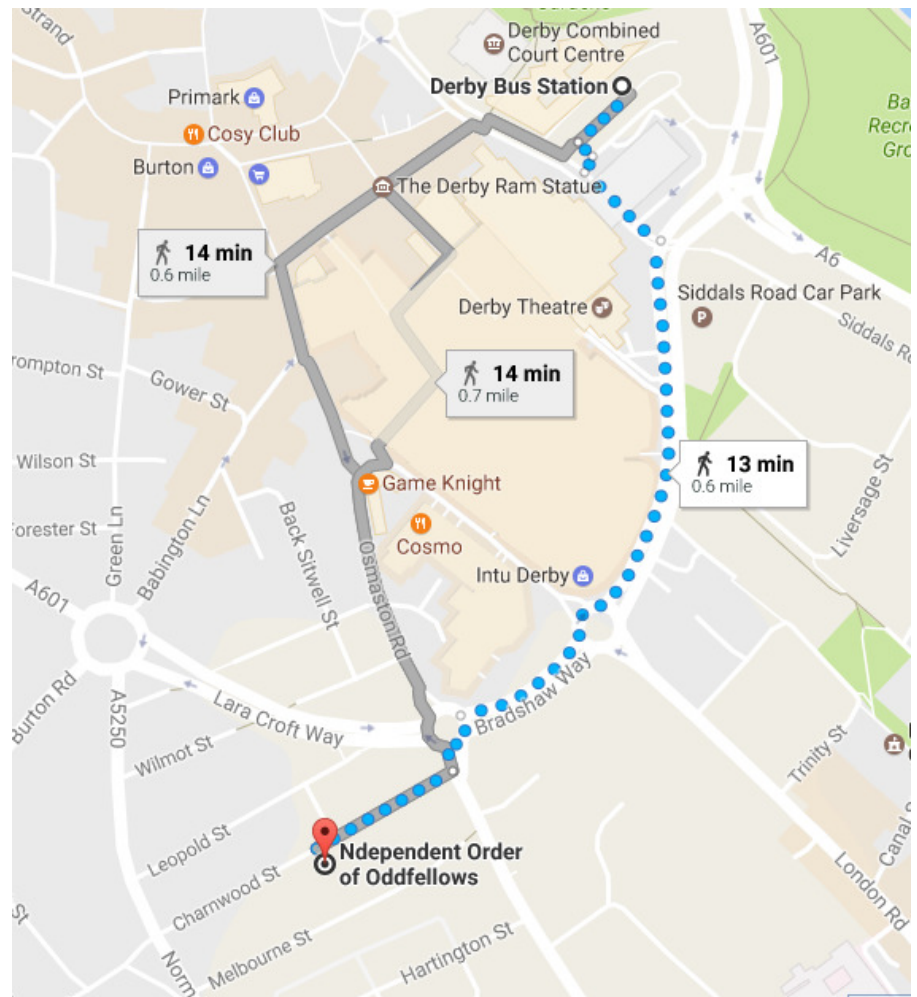

How to find us

Global Education Derby, 1st Floor, 32 Charnwood Street, Derby DE1 2GU
(01332) 298185

Visiting us by car

Please use [Google Maps](#) to plan your journey – our post code is DE1 2GU and we are located in the Oddfellows building, on the 1st floor. There is on-street, metered parking on Charnwood Street or pay and display car parks on Grove Street (facing Normanton Road) and Wilmot Street.

Please note that there is no access to Charnwood Street from Normanton Road – it is one-way. You will need to drive down Leopold Street – also a one-way, no through road – turn right into The Avenue then turn right onto Charnwood Street. If you are unsure of how to find us then please call **01332 298185** and we will give you more details.

Visiting by public transport

Walking route from Derby Bus Station (approximately 13 minutes):

Walking route from Derby Train Station (approximately 15 minutes):

If you need any further help, please let us know.